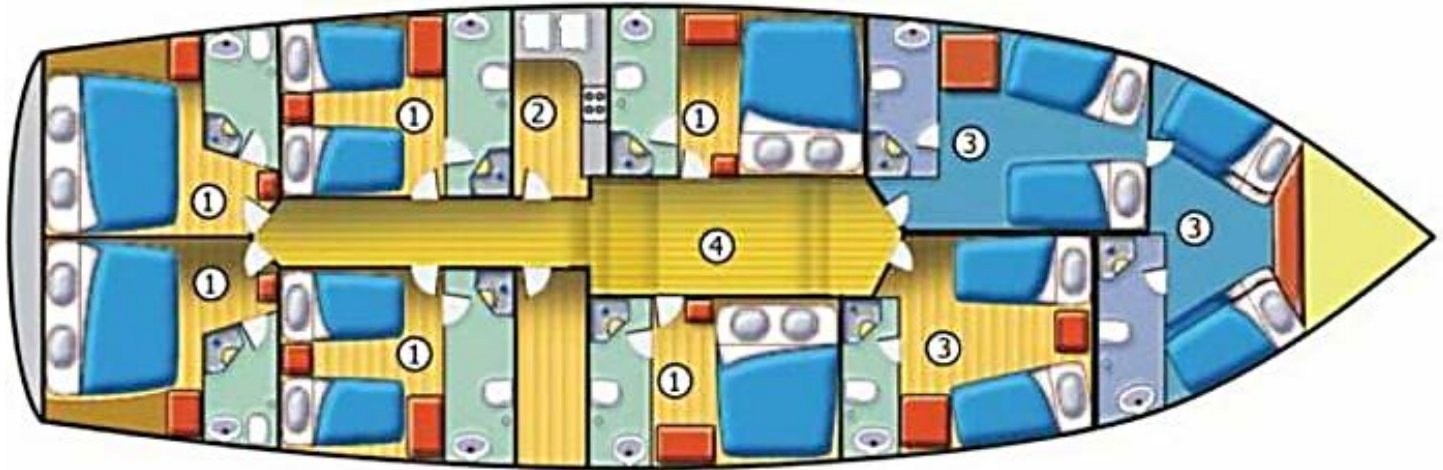

2 Twin cabins

4.25 m² cabin with twin bed (2 x 80*200 cm). Private bathroom (2.40 m²) with shower box and home toilet.

FORTUNA

FORTUNA

FORTUNA

FORTUNA

FORTUNA

FORTUNA

Crew

FORTUNA

Layout

1.
Guest cabins

2.
Galley

3.
Crew

4.
Hall

 MASTER
CHARTER