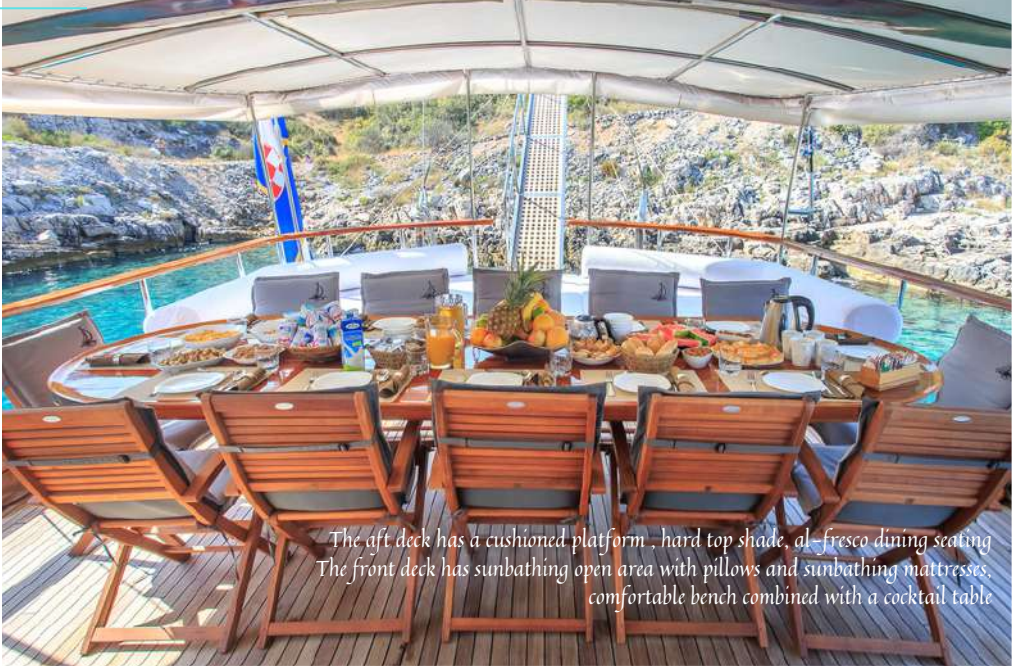

ALLURE

The aft deck of this boat is a gorgeous place to enjoy meals. With its wooden table and bright, spacious setting, it would be hard not to delight yourself while sitting under the stars or enjoying the first rays of sunshine.

The spacious and comfortable wooden living area, stylish furniture, and decent decorations this place create a relaxed atmosphere. There's also an elegant bar with a lounge seating area to catch up on your favorite TV show or football game while sipping some drinks!

Let the Allure's four crew members take care of you.
You relax and let them pamper you.

HIGHLIGHTS

*Modern and elegant interior design
Impressionable living area and lounge bar
Beautiful exterior area with shading options
The Forward Deck, sunbathing open area*

DECK

*The aft deck has a cushioned platform , hard top shade, al-fresco dining seating
The front deck has sunbathing open area with pillows and sunbathing mattresses,
comfortable bench combined with a cocktail table*