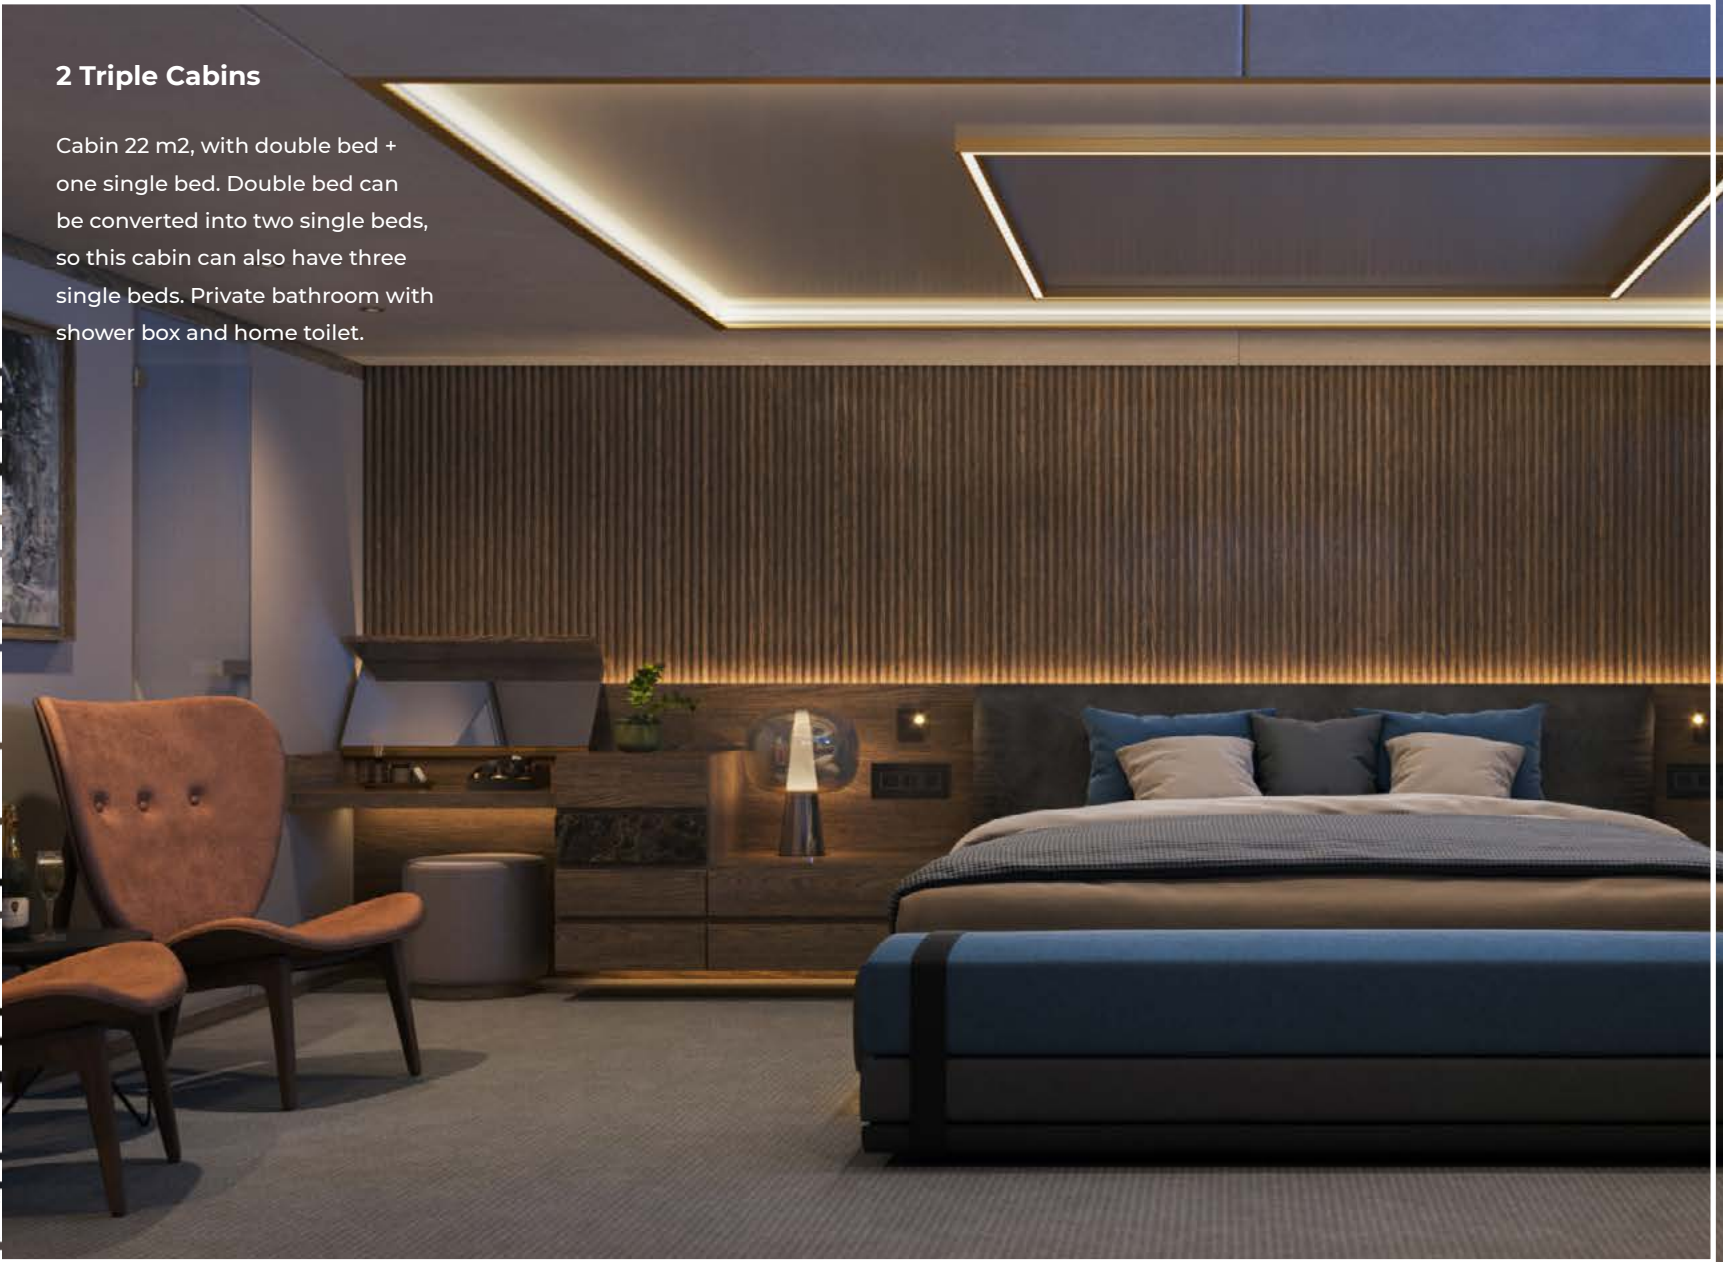

2 Triple Cabins

Cabin 22 m², with double bed + one single bed. Double bed can be converted into two single beds, so this cabin can also have three single beds. Private bathroom with shower box and home toilet.

ANIMA MARIS