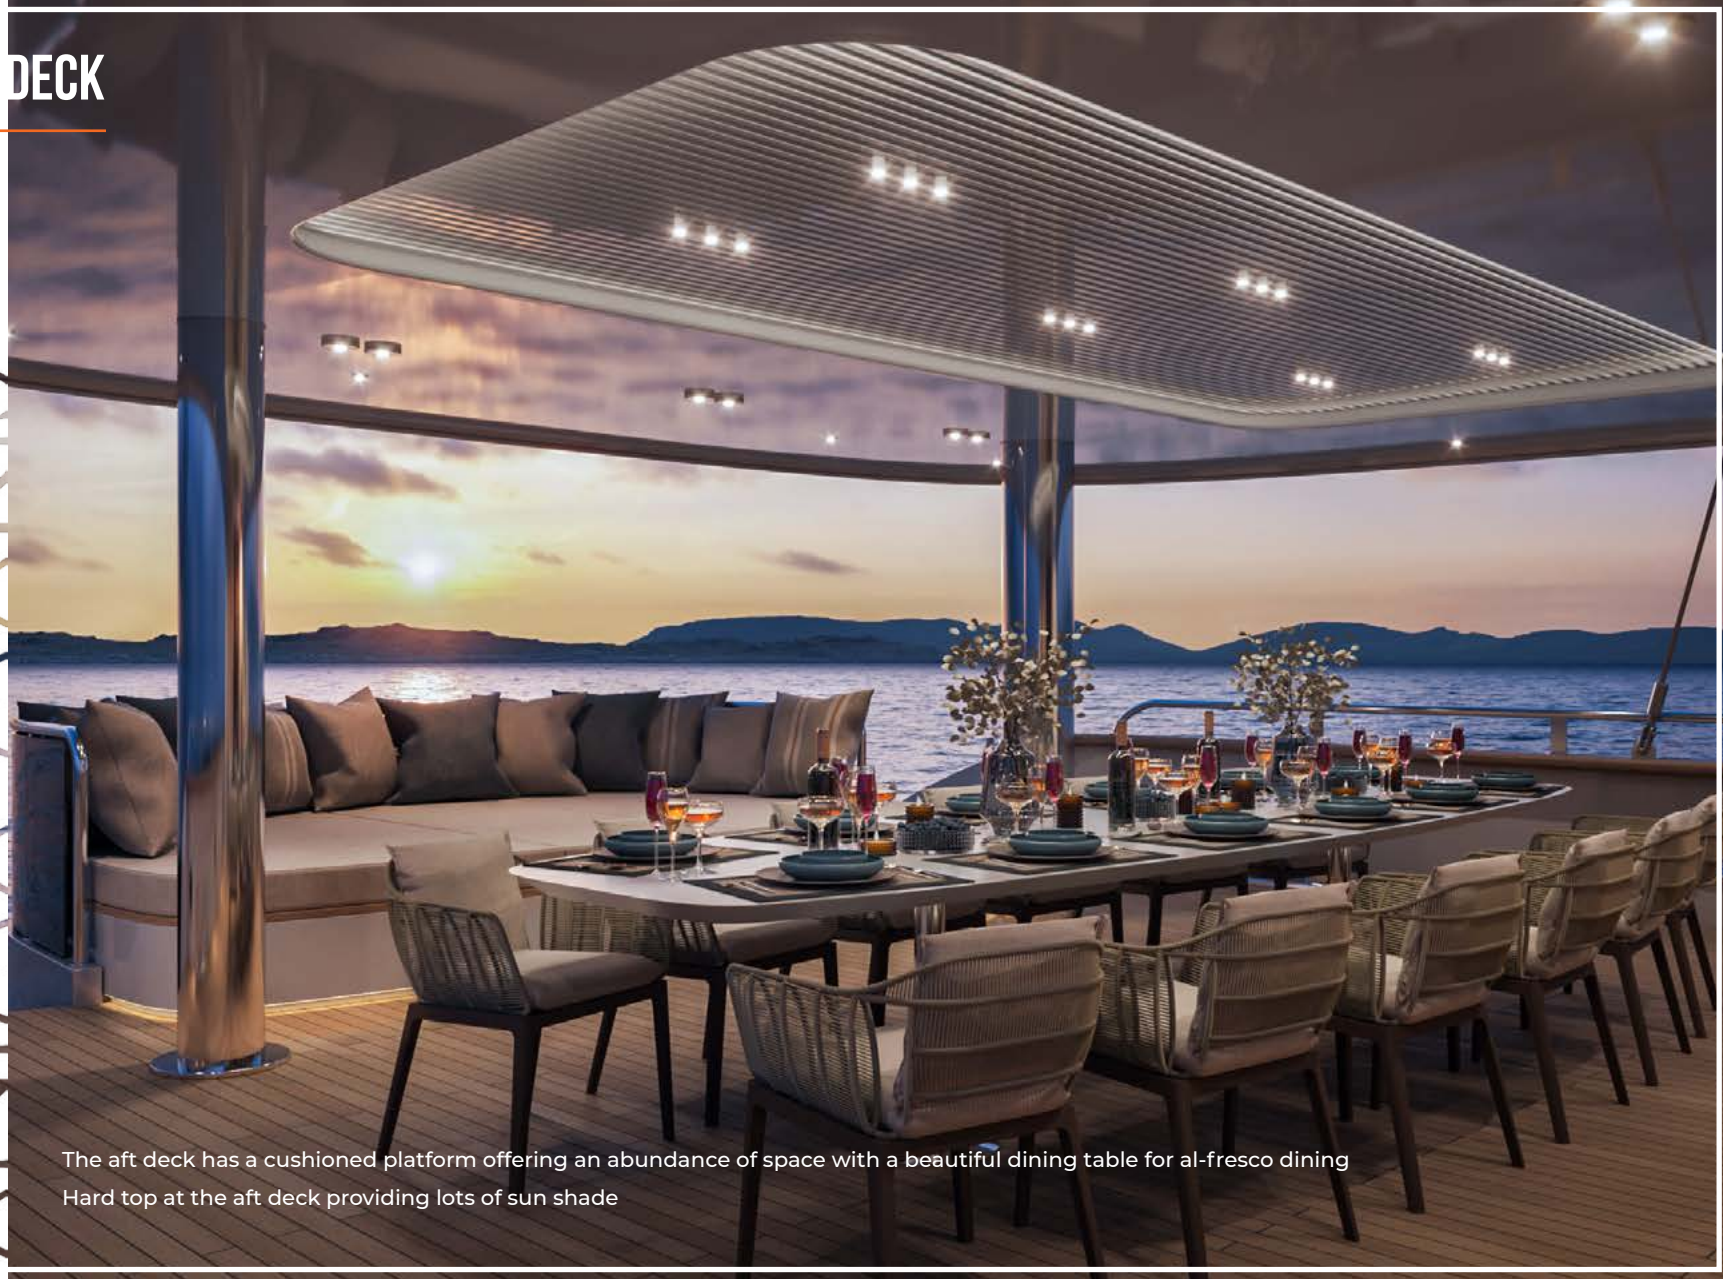

TV in every cabin

Wi-Fi in every cabin

Safe box in every cabin

Inter phone in ever cabin

Room service available

DECK

The aft deck has a cushioned platform offering an abundance of space with a beautiful dining table for al-fresco dining
Hard top at the aft deck providing lots of sun shade

ANIMA MARIS

ANIMA MARIS

ANIMA MARIS

ANIMA MARIS

Air conditioning throughout guest and crew areas

The Main Saloon combines a dining area with an elegant bar and lounge seating area with TV, DVD, USB

The wooden floors, stylish furniture and decent decorations create a comfortable and relaxing feeling