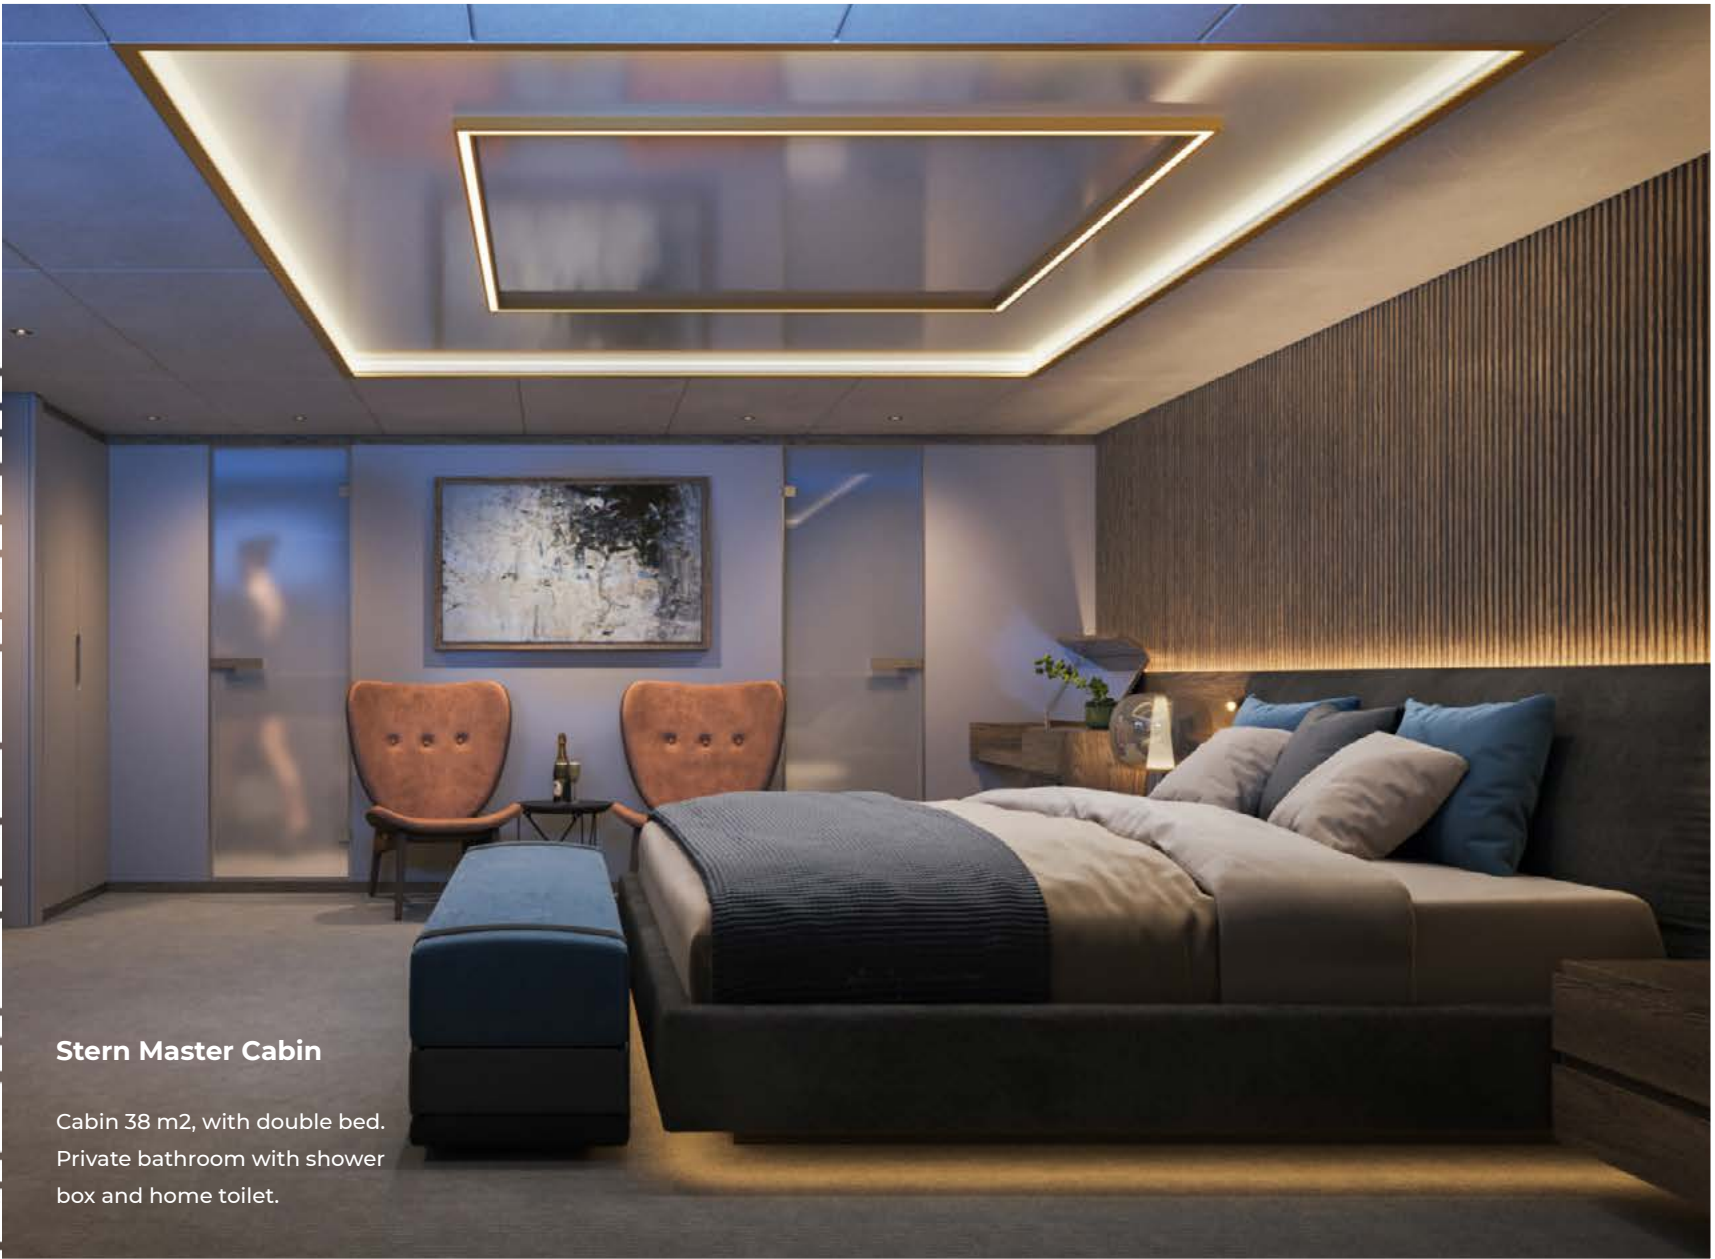

HIGHLIGHTS

- Large and spacious contemporary interior
- Beautiful and spacious exterior area with many shading options
- Dining table on the fly bridge
- Jacuzzi with the perfect view

ACCOMMODATION:

Each of the cabins has a wardrobe, 24 V/220 electricity, hair dryers, its own en suite bathroom home type with shampoo, toilet paper, soap, shower box.

ANIMA MARIS

GUEST CABINS CONFIGURATION

Master Cabin

Cabin 44 m2, with double bed.

Private bathroom with shower box
and home toilet

ANIMA MARIS

Stern Master Cabin

Cabin 38 m2, with double bed.
Private bathroom with shower
box and home toilet.