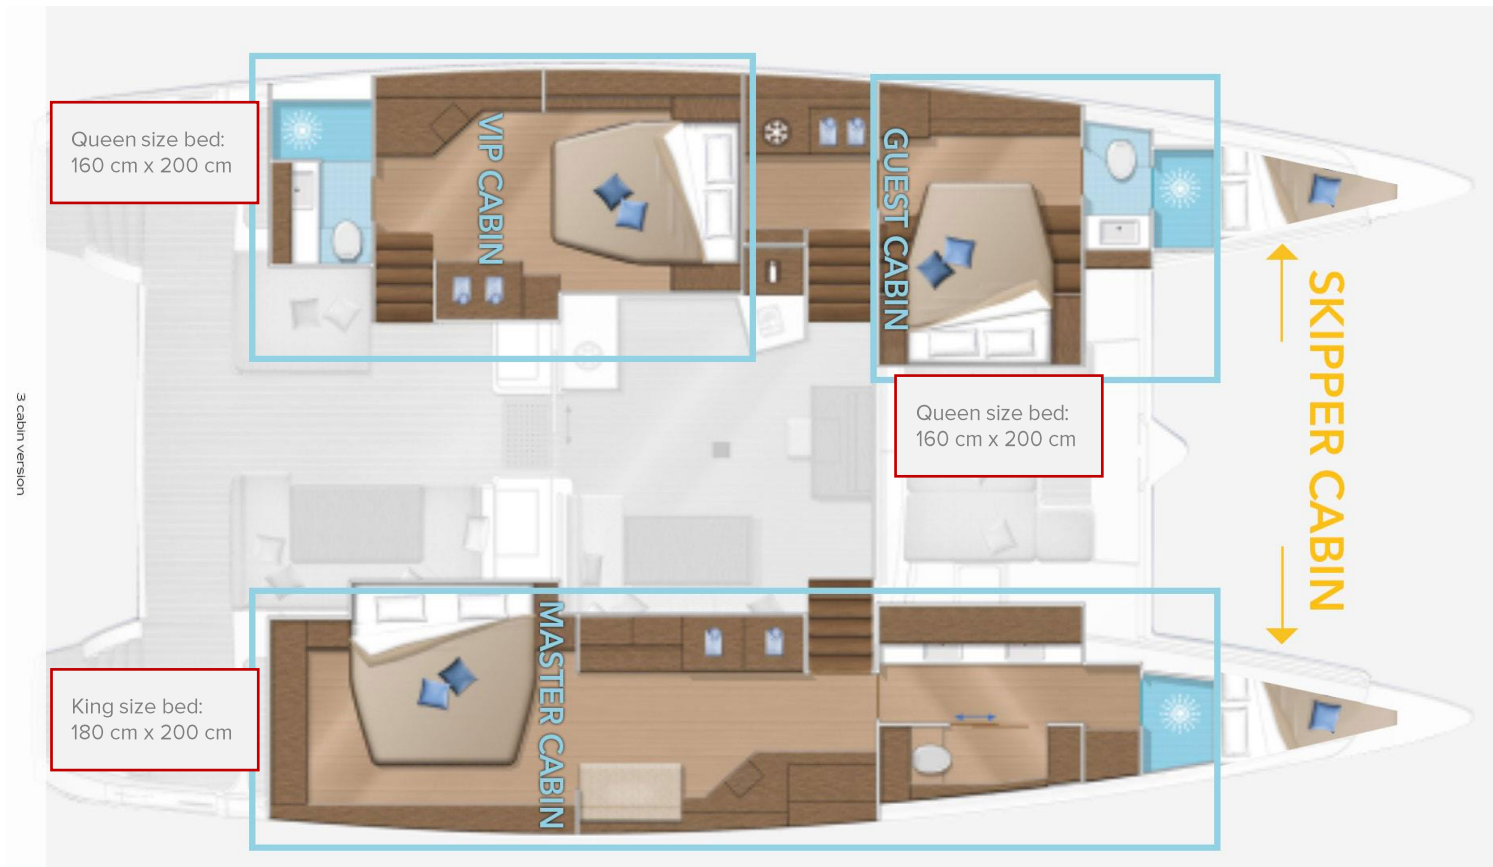

# The Layout and Key Info

<b>MODEL</b>	<b>TYPE</b>	<b>PRODUCTION YEAR</b>	<b>PROPULSION</b>
Lagoon 52 OV	Catamaran	2021	2 x 80 HP

15,85 m  
Length over all

8,6 m  
Beam

22.500 kg  
Light Displacement

1,50 m  
Draught

## Entertainment

- ✓ **TV LED 32" pal / Secam with electric lift in the saloon**
- ✓ Bluetooth
- ✓ Snorkeling equipment (mask & flippers)
- ✓ Speakers in saloon, cockpit & flybridge
- ✓ **2 Stand Up Paddles**
- ✓ **1 Kneeboard**
- ✓ **1 Donut**
- ✓ **2 additional JBL boomboxes**