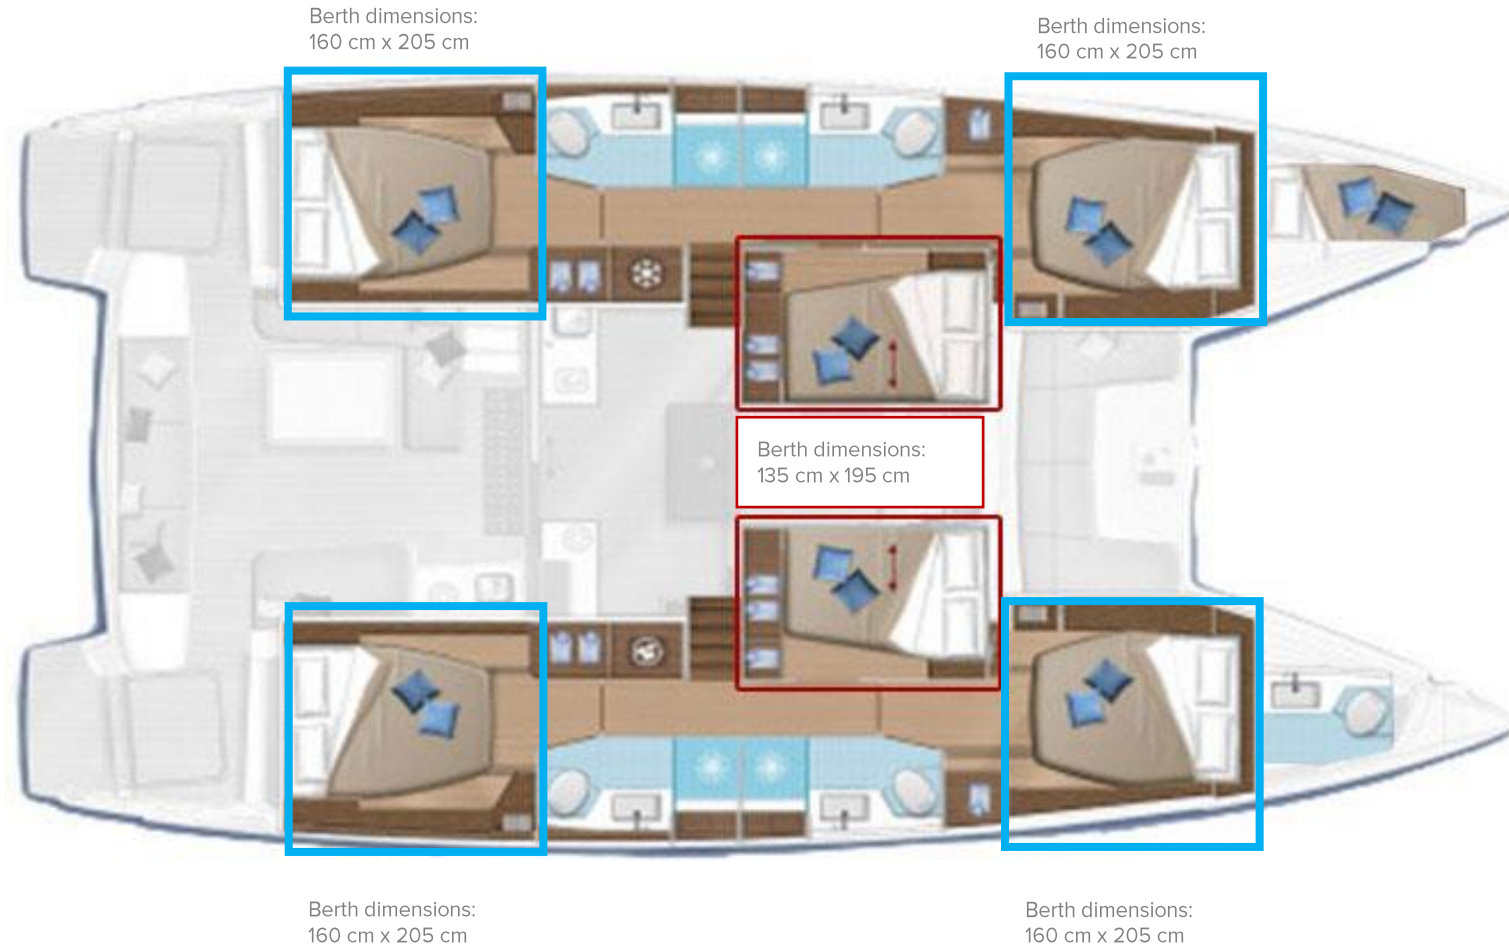

Lagoon 50 "ADRIATIC LEOPARD"

-technical specifications and inventory list-

The Layout and Key Info

MODEL
Lagoon 50

TYPE
Catamaran

PRODUCTION YEAR
2019

PROPULSION
2 x 80 HP

14,75 m
Length over all

8,10 m
Beam

20.826 kg
Light Displacement

1,40 m
Draught

6 + 1 (crew) / 12 + 1
Cabins / Berths

Yacht Photos

Specifications and Inventory

Equipment

- ✓ **Air condition**
- ✓ Battery charger
- ✓ Binoculars
- ✓ **Electric toilets**
- ✓ Heating system
- ✓ Inverter 12V/220V
- ✓ USB outlets
- ✓ Water heater
- ✓ **Watermaker**

Entertainment

- ✓ Speakers in saloon and cockpit
- ✓ **TV set**
- ✓ 1 Stand up paddle
- ✓ Snorkeling equipment (mask & flippers)
- ✓ Bluetooth

Deck

- ✓ 220V shore power plug
- ✓ Aft shower
- ✓ Anchor and chain
- ✓ Baloon fender - aft
- ✓ Bathing ladder
- ✓ Bath platform: **hydraulic**
- ✓ Bimini top
- ✓ Boat hook
- ✓ Chain for spare anchor (6m)
- ✓ Cockpit cushions
- ✓ Cockpit table - folding
- ✓ **Dinghy Highfield 3,60 m with Honda 20 HP**
- ✓ Electrical windlass
- ✓ Fenders
- ✓ Gangway
- ✓ Steering wheel
- ✓ Teak at bottom
- ✓ Teak cockpit
- ✓ Winter tent
- ✓ Outside fridge
- ✓ Deck wash outlet