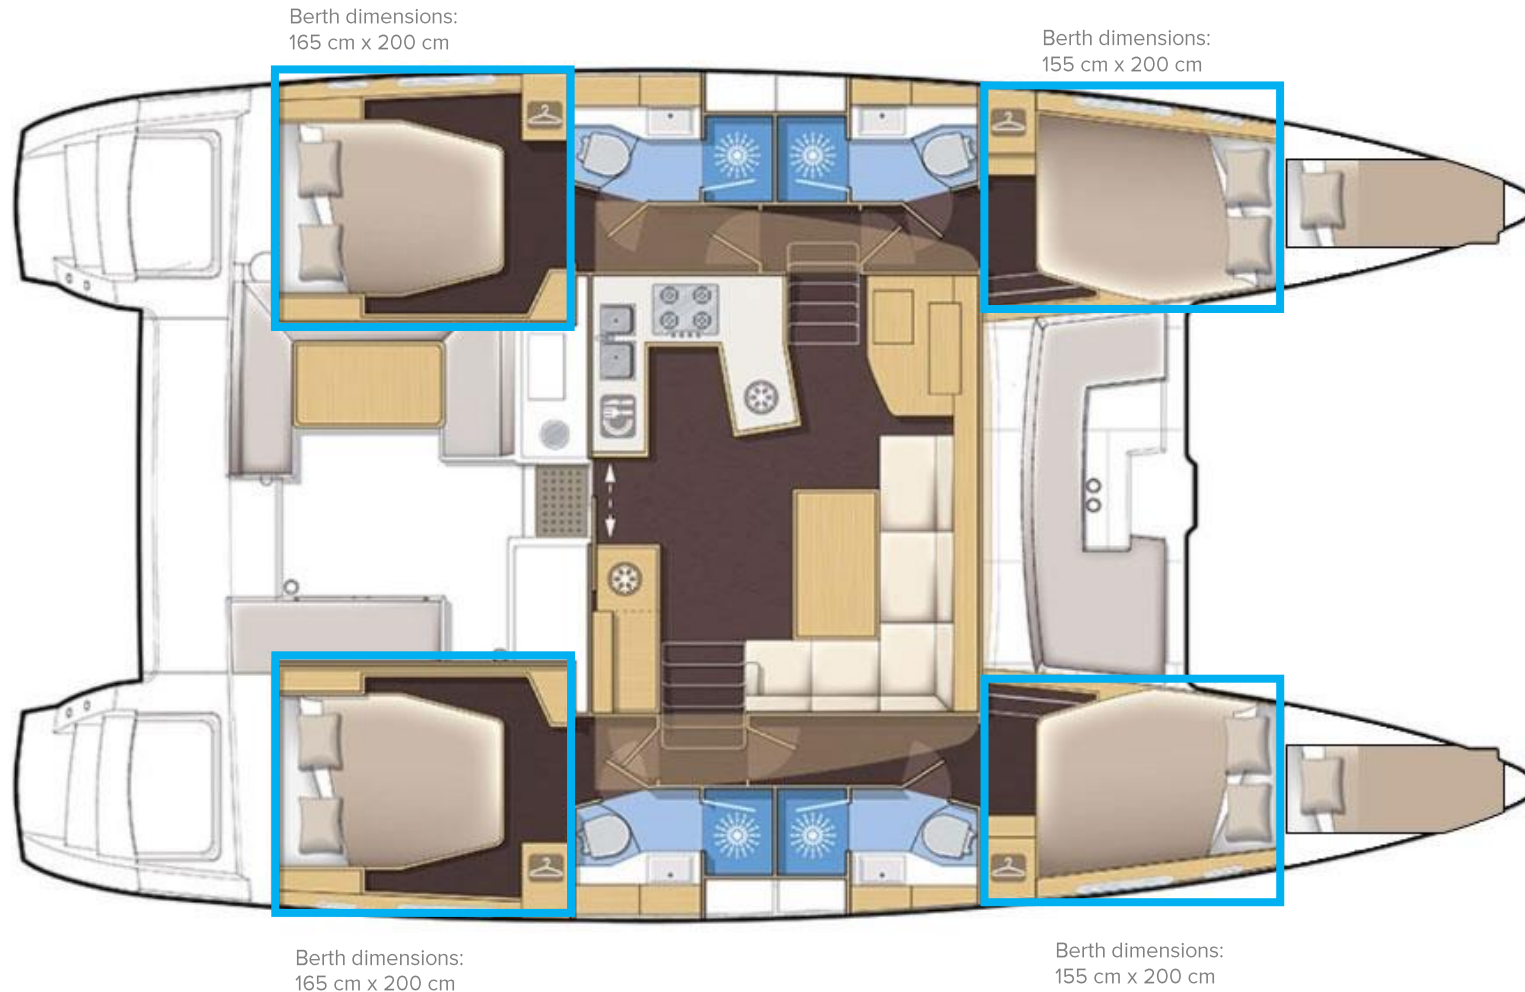

Lagoon 450 F "BELO"

-technical specifications and inventory list-

The Layout and Key Info

MODEL	TYPE	PRODUCTION YEAR	PROPULSION
Lagoon 450 F	Catamaran	2018	2 x 57 HP

13,96 m	7,84 m	15.5 t	1,35 m	4 + 2 (crew) + saloon/ 8 + 2 + 2
Length over all	Beam	Light Displacement	Draught	Cabins / Berths

Yacht Photos

Specifications and Inventory

Equipment

- ✓ Air condition
- ✓ Battery charger
- ✓ Binoculars
- ✓ Electric toilets
- ✓ Anchor winches
- ✓ Engine battery x 2
- ✓ Fenders
- ✓ Heating system
- ✓ Service battery x 6
- ✓ Usb outlets
- ✓ Water heater

Deck

- ✓ 220V shore power plug
- ✓ Adriatic Sailing flag
- ✓ Aft shower
- ✓ Anchor and chain
- ✓ Bathing ladder
- ✓ Bimini top
- ✓ Boat hook
- ✓ Chain for spare anchor (6m)
- ✓ Cockpit cushions
- ✓ Cockpit table - stable
- ✓ Croatian flag
- ✓ **DINGHY SET BURA 340
WITH CONSOLE GREY,
YAMAHA ENGINE BF 20HP**
- ✓ Electrical windlass
- ✓ Glass windshield
- ✓ Steering wheel
- ✓ Cockpit fridge 80 lit

Deck lockers

- ✓ Brush for interior
- ✓ Bucket
- ✓ Deck brush
- ✓ Diesel canister (20l)
- ✓ Gas bottle x 2
- ✓ Gloves
- ✓ Spare anchor
- ✓ Water canister (20l)
- ✓ Water hose

Entertainment

- ✓ Speakers in saloon and cockpit
- ✓ TV set